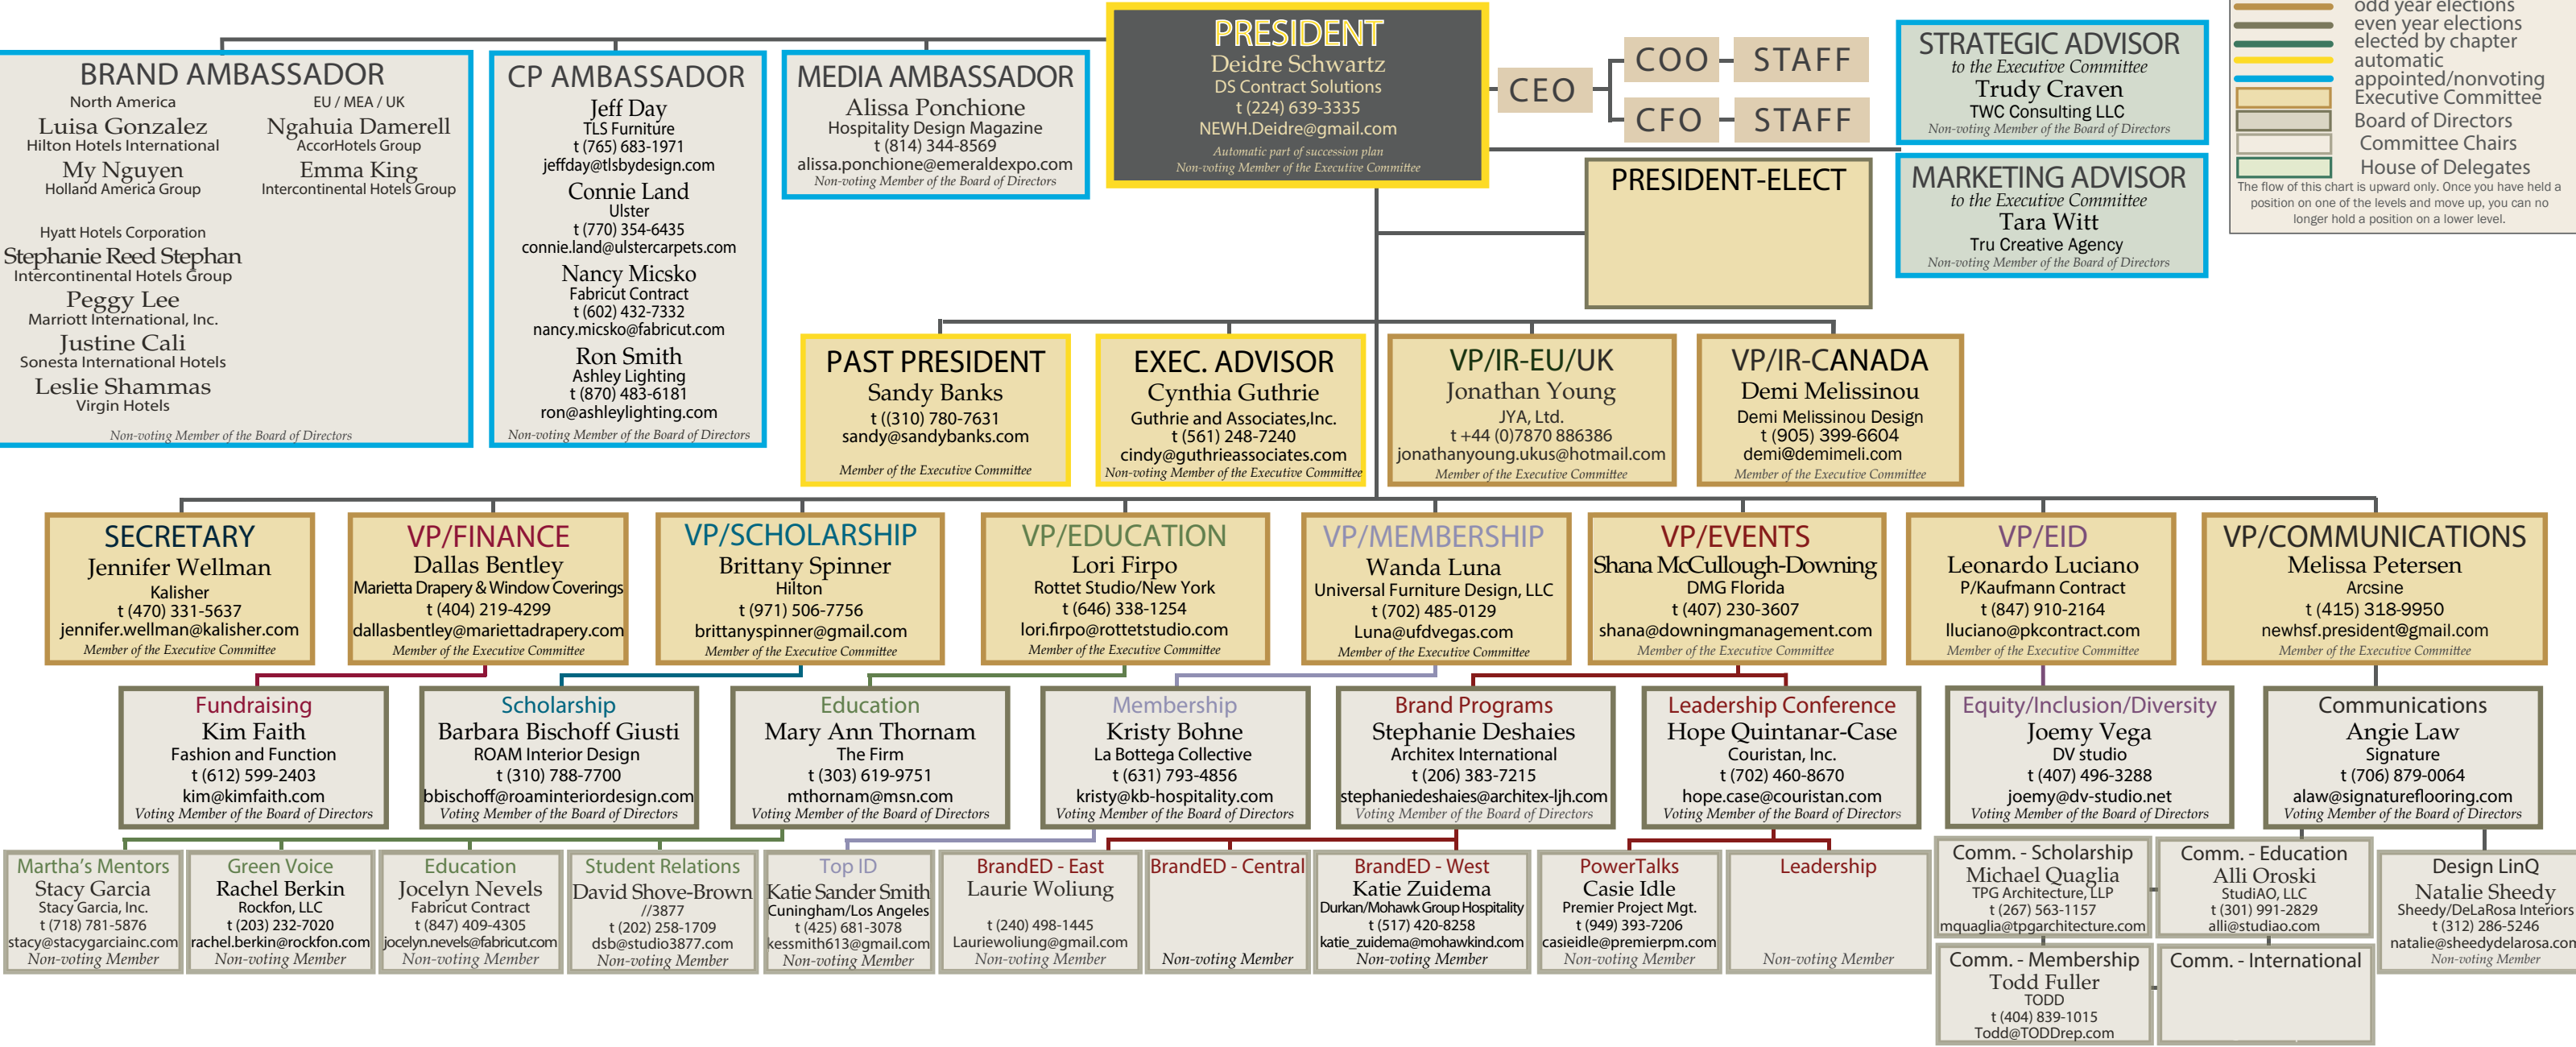

2026 Board of Directors Organizational Chart

Legend

- odd year elections
- even year elections
- elected by chapter
- automatic
- appointed/nonvoting
- Executive Committee
- Board of Directors
- Committee Chairs
- House of Delegates

The flow of this chart is upward only. Once you have held a position on one of the levels and move up, you can no longer hold a position on a lower level.

HOUSE OF DELEGATES *Non-voting Members*

ARIZONA/NEW MEXICO
Jolie Cawelti
Dyer Lesja, LLC
t (503) 551-3499
jolie@dyerlesja.com
Ashley Stephens
Aura & Ash
aesthepe10@gmail.com

ATLANTA
Angie Law
Signature
t (706) 270-5799
alaw@signatureflooring.com

Deaderia Morris-Bowman
Distinction Hospitality
t (404) 295-2232
deaderia@dh-us.com

CHICAGO
Claire Callis
The Gettys Group Companies
t (312) 832-2465
ccallis@gettys.com

Tripti Kothavale
DLR Group|Staffelbach/Chicago
t (312) 382-9980
tkothavale@dlrgroup.com

DALLAS
Luis Araujo
Lana Art, LLC
t (214) 986-3629
luis@lanaartllc.com

Nick Cimms
Preciosa Lighting
t (847) 630-2467
nick.cimms@preciosa.com

LAS VEGAS
Sara Brookshire
Bergman Walls & Associates (BWA)
t (503) 401-0938
sbrookshire@yahoo.com

Vanessa Fuller
Design LACED, PLLC
t (702) 234-1112
vm@designlaced.com

LOS ANGELES FOUNDING
Macelle Albelda
WE Hospitality
t (626) 605-740
macelle@we-hospitality.com

Jeannette Chacon
F. Schumacher & Company
t (626) 623-9108
jchacon@fsco.com

Mina (Napaporn) Noimuang
MDC Interior Solutions
t (800) 621-4006
mnoimuang@mcdwall.com

MILANO
Enrico Cleva
EC&CO
t +39 329 4503748
enrico@cleva.it

NEW YORK
Kristy Bohne
La Bottega Collective
t (646) 775-2786
kristy@kb-hospitality.com

Lisette Wispe-Garrido
LogicSource, Inc.
t (800) 476-0140
Lisette.wispe@gmail.com

NORTH CENTRAL
Melissa Metzler
ESG Architecture & Design
t (612) 373-4634
melissa.metzler@esgarch.com

Stephanie Thompson
Parameters, Ltd.
t (612) 432-3422
sthompson@parameters.com

NORTHWEST
Jennifer Haycox
Haycox Group
t (971) 727-9697
Jennifer@haycoxgroup.com

Jamie Hysell
Rice Fergus Miller
t (360) 362-5048
jhysell@rfmarch.com

PARIS
Elena Apiou
faire - design leadership
t +33 (0)06 34 58 59 47
elena.apiou@gmail.com

Gwendoline Theodet
Saguez & Partners
t +33 (0)7 71 67 07 97
gtheodet@NEWH.paris@gmail.com

ROCKY MOUNTAIN
Laura Kummer
Yellow Goat Design Ltd.
t (303) 222-3169
laura@yellowgoatdesign.com

Danielle Vassallo
t (610) 360-4519
dvassallo227@gmail.com

SAN FRANCISCO BAY AREA
Haley Taylor
Astro Lighting, Inc.
t (415) 944-0459
haley.taylor81@gmail.com

Maria Torres
t (832) 938-3126
mariaj.torresp@gmail.com

SOUTH FLORIDA
Stella Pena
Hirsch Bedner Associates/Miami
t (305) 857-5758
stella.pena@hba.com

Martha Zambrana
EoA Group
t (305) 444-0990
martha@eoagroup.com

SUNSHINE
Sara Nelson
L2 Studios, Inc.
t (407) 648-8888
snelson@l2studios.com

Brian West
Carroll Adams Group/Orlando
t (407) 246-7770
bwest@carrolladams.com

TORONTO
Demi Melissinou
Demi Melissinou Design
t (905) 399-6604
demi@demimeli.com

UNITED KINGDOM
Rita Bancroft
Banckmarketing
t +44 (0)1902 689569
rita@banckmarketing.com

Kathryn Quinn
Goddard Littlefair Ltd
t +44 (0)7921 214162
kathryn.newh@gmail.com

VANCOUVER
Tammy Diniz
Tarkett Hospitality
t (778) 231-0972
tammy.diniz@tarkett.com

Michael Evans
MR Evans Trading Co., LTD.
t (778) 919-7135
michael@mrevans.com

WASHINGTON DC METROPOLITAN
Michelle Madison
MICHEstudio
t (540) 293-9566
michelle@miche.studio

Rebecca Winnick
DesignAgency/Washington DC
rebecaw@thedesignagency.ca

NEWNH REGIONAL GROUPS

ATLANTIC CITY/ PHILADELPHIA REGION
Mizuki Davis
NELSON Worldwide
t (484) 326-0676
mdavis@nelsonww.com

AUSTIN REGION
Colleen Bolin
Platform Surfaces
t (773) 701-2365
cbolin@platformsurfaces.com

CINCINNATI REGION
Jennifer Hartig
Rolling Hills Hospitality
t (513) 483-0030
jenniferh@rhospitality.com

DETROIT REGION
Danielle Nowak
Dokes Design Architecture, LLC
t (248) 215-2649
dnowak@dokesdesign.com

HOUSTON REGION
Diane Smith
Crossville Studios
t (713) 875-5493
dianeosmith65@gmail.com

INDIANA REGION
Michelle Heltzel
RATIO Design
t (317) 633-4040
mheltzel@ratiodesign.com

MID-SOUTH REGION
Valli Wiggins
Valli Design Studio
t (901) 378-7779
valli@vallidesignstudio.com

NEW ENGLAND REGION
Dana Kelly
Penrose Hospitality Solutions
t (671) 290-4528
dana@penroshospitality.com

NORTH CAROLINA REGION
Susan Russell
Innvision Hospitality, Inc.
t (336) 601-6557
srussell@innvision.net

ORANGE COUNTY REGION
Shannon Baxter
SMB Contract
t (714) 401-8979
shannon@smbcontract.com

PITTSBURGH REGION
Megan Conceicao
Leo Rose Interior Design
t (412) 263-3800
megan@leoroseinteriordesign.com

SOUTH CAROLINA REGION
Jessica Kincaid Burton
LIXIL Americas Inc.
t (843) 509-4977
jessica.kincaid@lixil.com