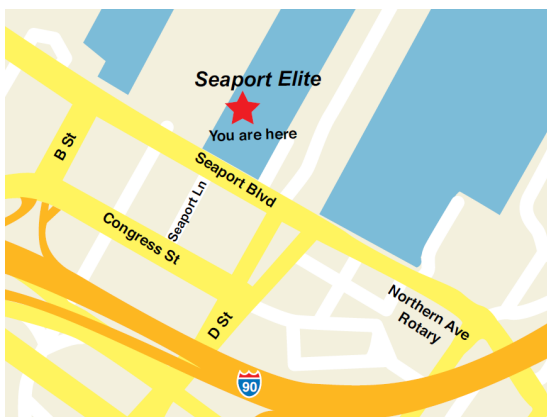

Directions

From Points North via I-93:

- Heading southbound on Interstate 93 Boston, take Exit 23, Purchase Street and move into the left lane.
- At the top of the ramp, take a left turn onto the Evelyn Moakley Bridge/Seaport Boulevard.
- Follow Seaport Boulevard for approximately .8 miles.
- The Seaport Boulevard entrance to the Seaport Garage will be on the right, after the Seaport Boulevard/B Street intersection.

From Points South via I-93:

- Heading northbound on I-93 towards Boston, take Exit 20, which will be immediately after Exit 18.
- Follow the signs to "I-90 East." Take the first tunnel exit, Exit 25, to "South Boston."
- At the first set of lights at the top of the ramp, proceed straight onto East Service Road.
- At the next set of lights, take a right onto Seaport Boulevard. The Seaport Boulevard entrance to the Seaport Garage will be on the right, after the Seaport Boulevard/B Street intersection.

From Points West via Storrow Drive:

- Take Storrow Drive East to Leverett Circle and follow signs for Interstate 93 South/Logan Airport.
- Once on Interstate 93 South, follow directions from "Points North".

The Seaport Elite is located on the east side of Commonwealth Pier. Cross the street at the crosswalk at Seaport Lane to get to the gate at the top of the dock.