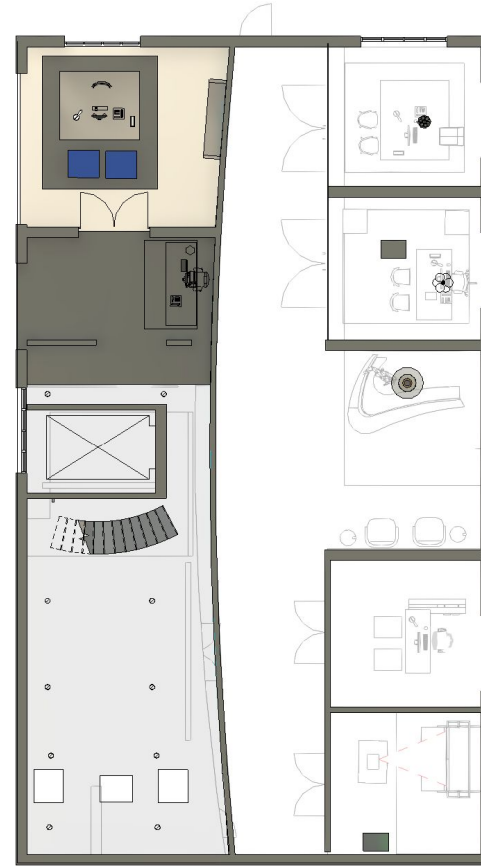

AI FOUNDATION

FINAL PRESENTATION

TABLE of CONTENTS:

FIVE PERSPECTIVES

- FLOOR PLAN
- GALLERY & RECEPTION
- CONFERENCE ROOM
- CEO OFFICE
- CEO CONFERENCE ROOM
- GENERAL OFFICES

Main Floor Level Scale $\frac{1}{8} = 1'$

Mezzanine Level Scale $\frac{1}{8} = 1'$

AI FOUNDATION

The background is a light, abstract composition of various geometric shapes and lines. It includes several circles of different sizes and colors (blue, yellow, red), some squares, and thin, intersecting lines that create a sense of depth and movement. The overall aesthetic is clean and modern, with a focus on simple shapes and a soft color palette.