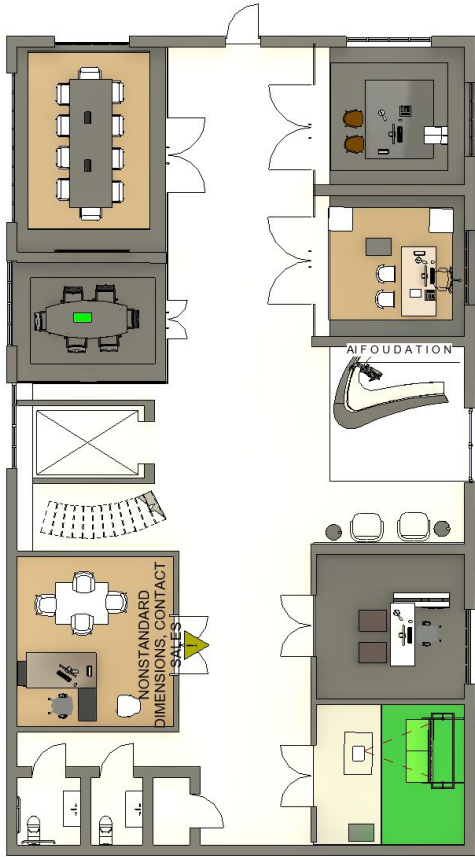

AI FOUNDATION

FINAL PRESENTATION

TABLE of CONTENTS:

FIVE PERSPECTIVES

- FLOOR PLAN
- GALLERY & RECEPTION
- CONFERENCE ROOM
- CEO OFFICE
- CEO CONFERENCE ROOM
- GENERAL OFFICES

Main Floor Level Scale $\frac{1}{8} = 1'$

Mezzanine Level Scale $\frac{1}{8} = 1'$

AI FOUNDATION

The background is a light, abstract composition of various geometric shapes and lines. It includes several circles of different sizes and colors (blue, yellow, red), some squares, and thin, intersecting lines that create a sense of depth and movement. The overall aesthetic is clean and modern, with a focus on simple shapes and a soft color palette.